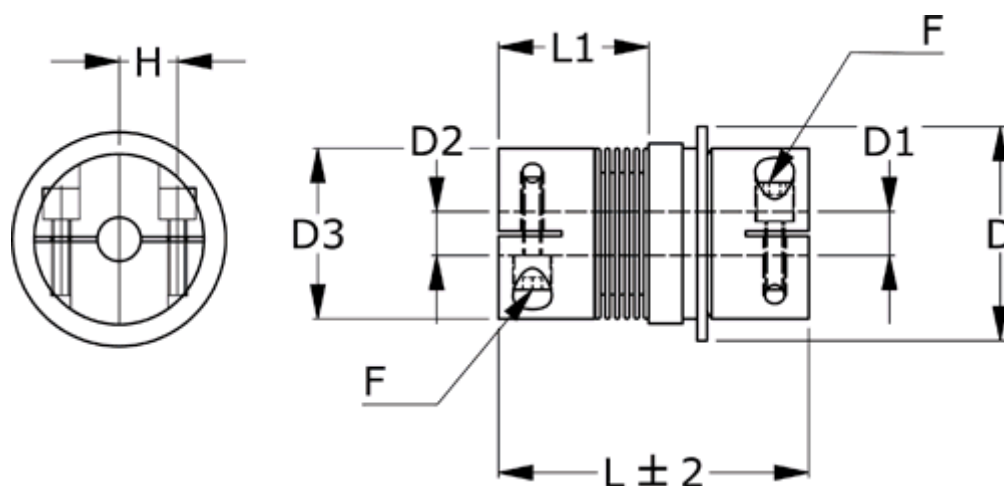

Article number: 335010801251930D1

Description: Safety coupling BKK 080 multiposition
Length 125 mm, bore 19/30 mm, TKn max 40 NM

Measures

D = 94
D1 = 30
D2 = 19
D3 = 82.0
F = M10
H = 28.0
L = 125
L1 = 68.5

Nom. torque NM (TKn) = 40NM overload torque range 1
Position engagement = C = Synchronous
s = 2.0